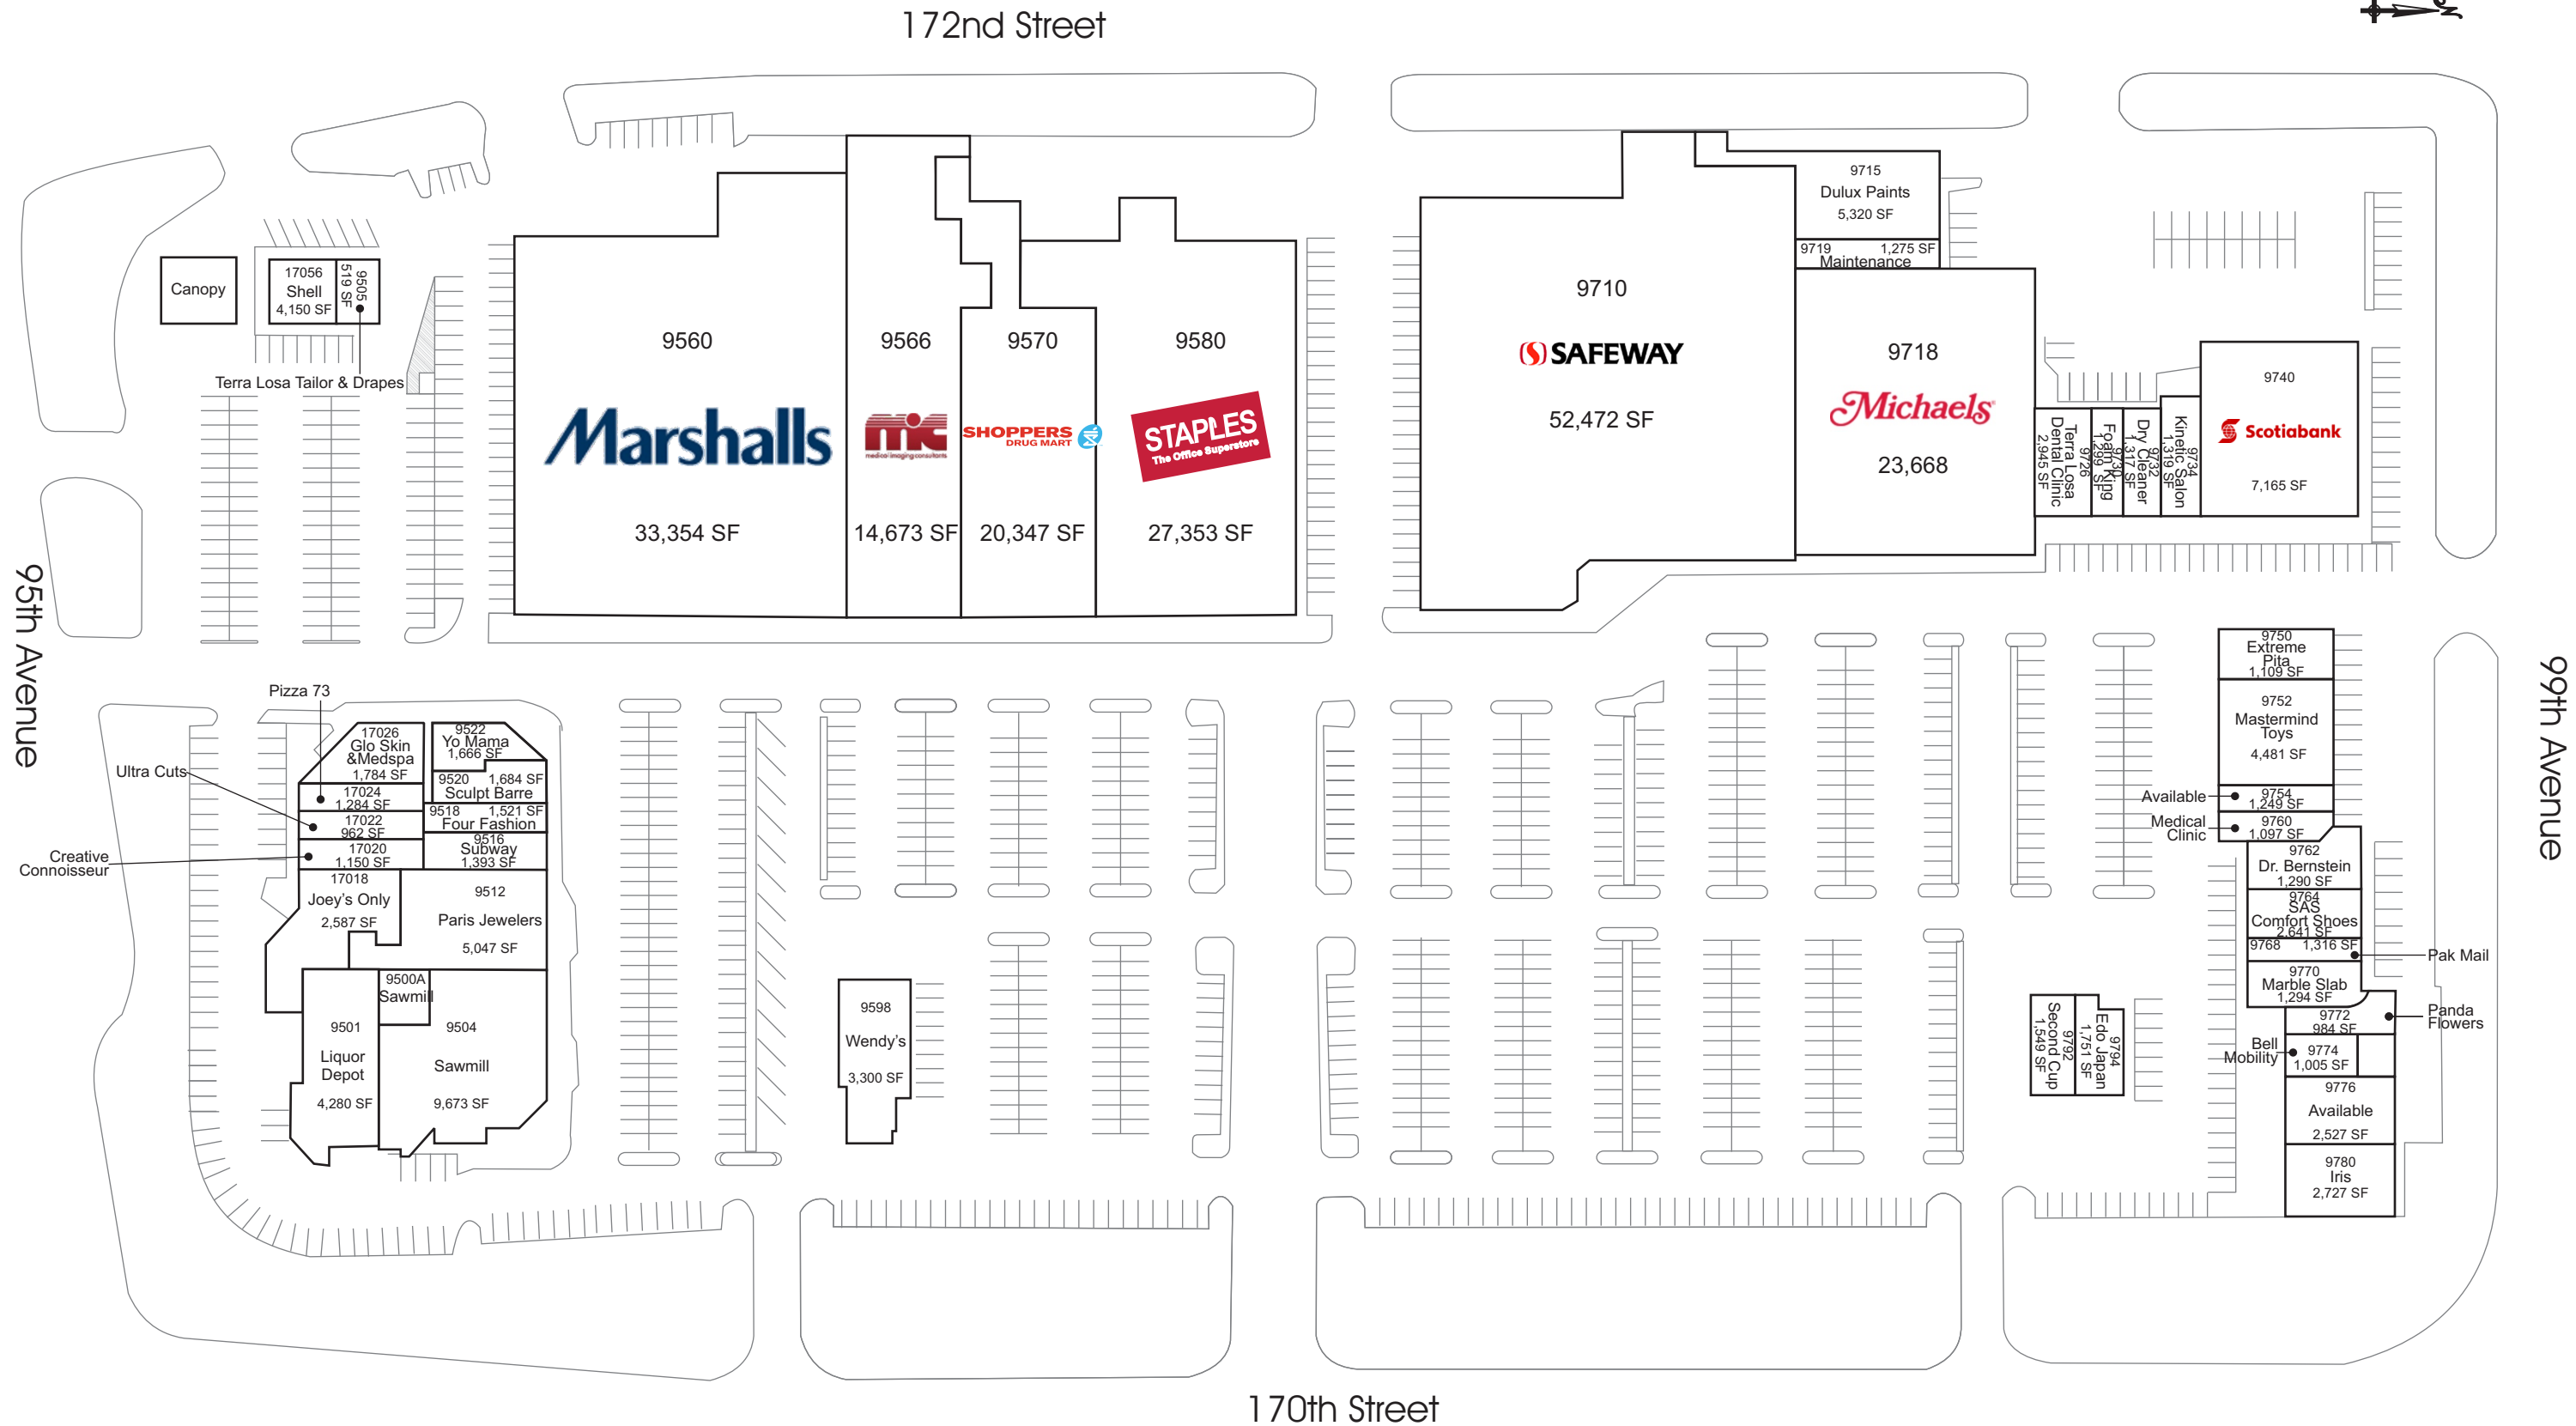

Terra Losa Shopping Centre

Edmonton, AB

This site plan is presented solely for the purpose of identifying the approximate location of the buildings as presently contemplated by the owner/landlord. Building dimensions, access and parking areas, existing tenant locations and identities are approximate and subject to change at the owner's discretion from time to time without notice. The information provided herein should be otherwise verified and is not intended to be relied upon in the form presented.